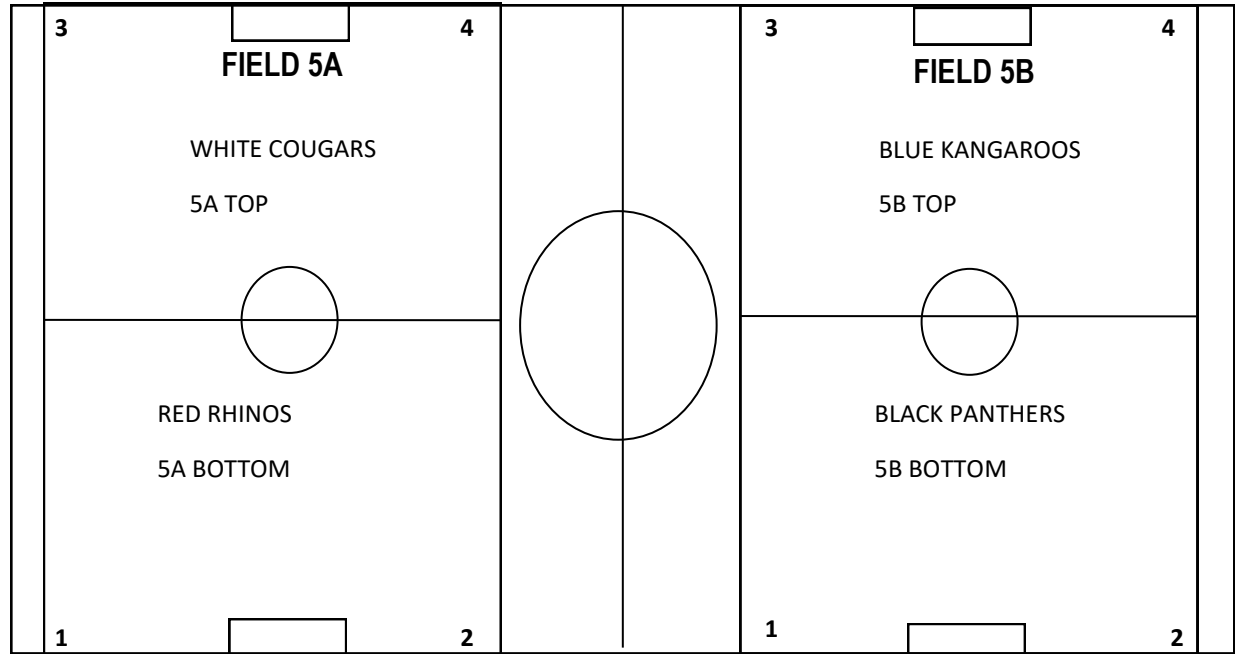

GRASS FIELD LAYOUT FOR WISC/SHARKS REC SOCCER LEAGUE— Wednesday

WISC Rec
Info. Desk

COACHES
SHED

PARKING LOT