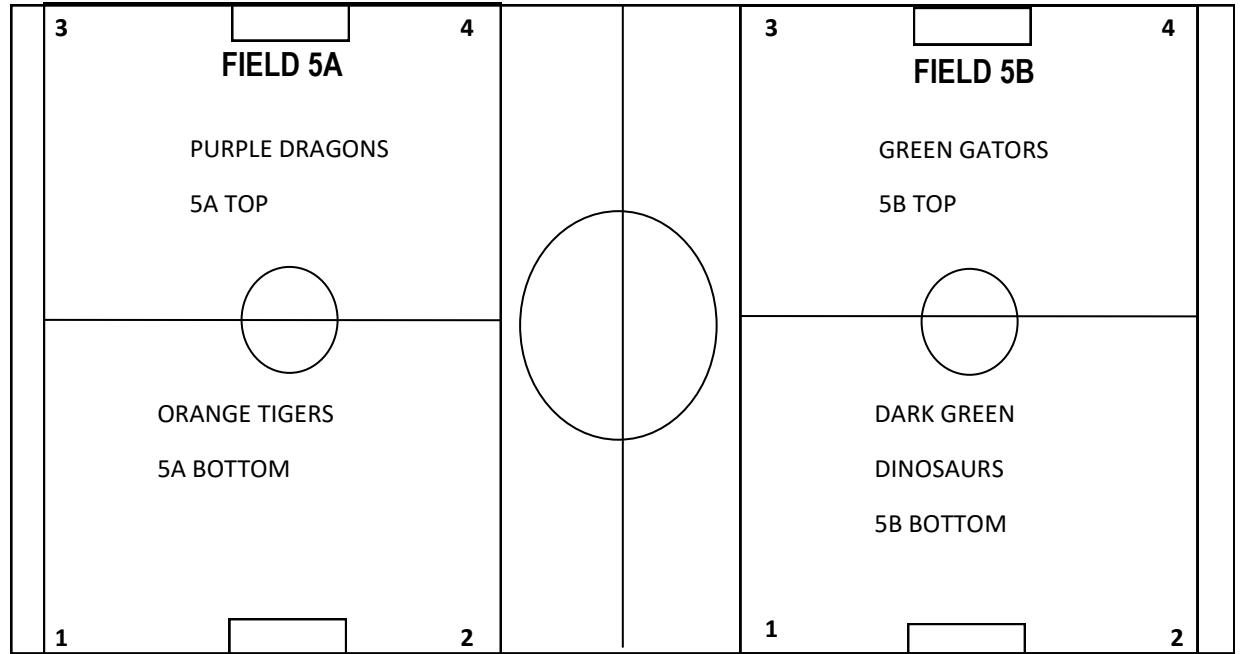

# GRASS FIELD LAYOUT FOR WISC/SHARKS REC SOCCER LEAGUE— Tuesday

WISC Rec  
Info. Desk

COACHES  
SHED

PARKING LOT