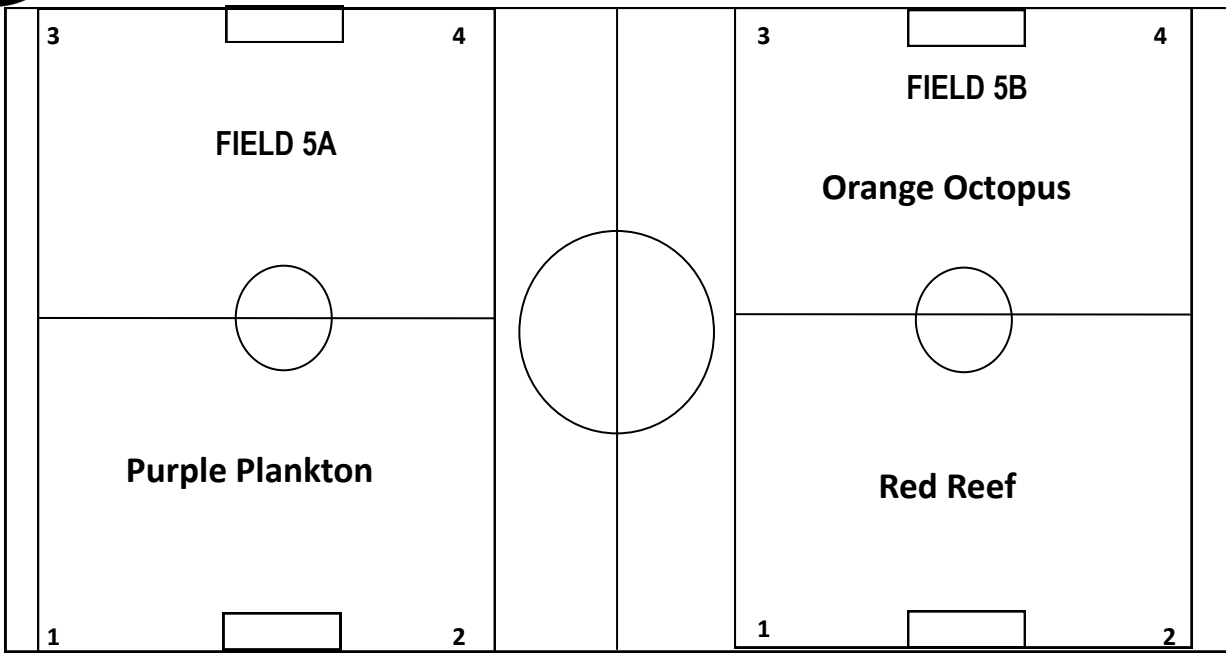

GRASS FIELD LAYOUT FOR WISC/SHARKS REC SOCCER LEAGUE— Wednesday Practice

WISC Rec Info. Desk

COACHES SHED

PARKING LOT