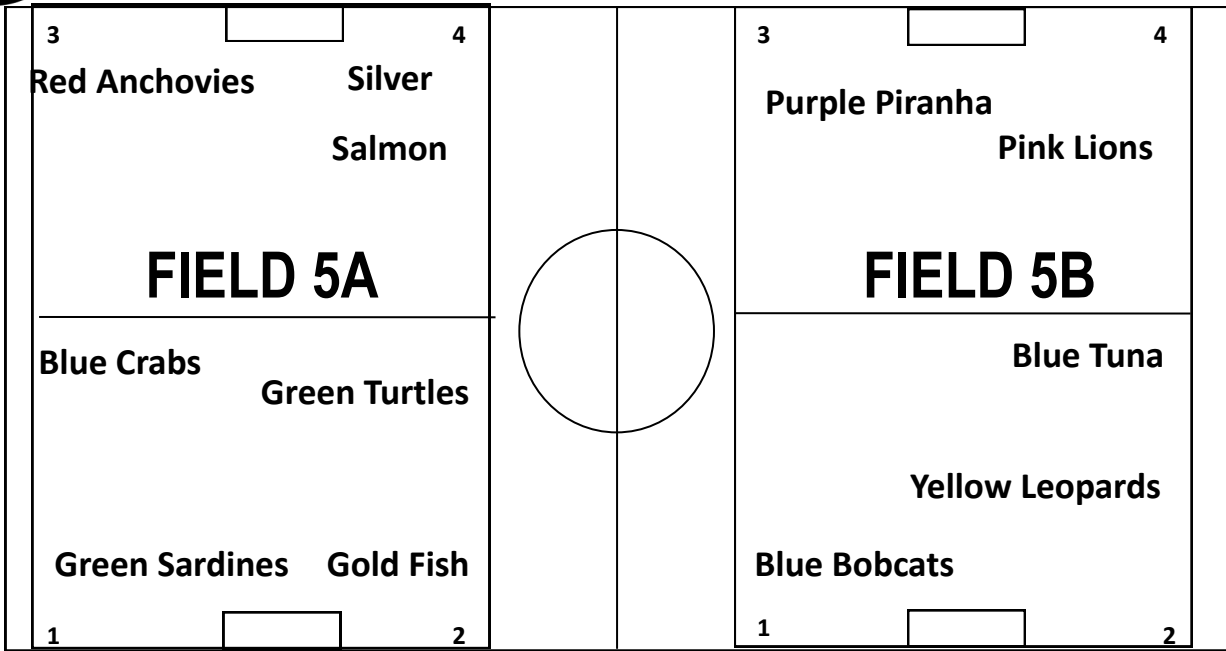

GRASS FIELD LAYOUT FOR WISC/SHARKS REC SOCCER LEAGUE— Tuesday Practice

COACHES SHED

PARKING LOT