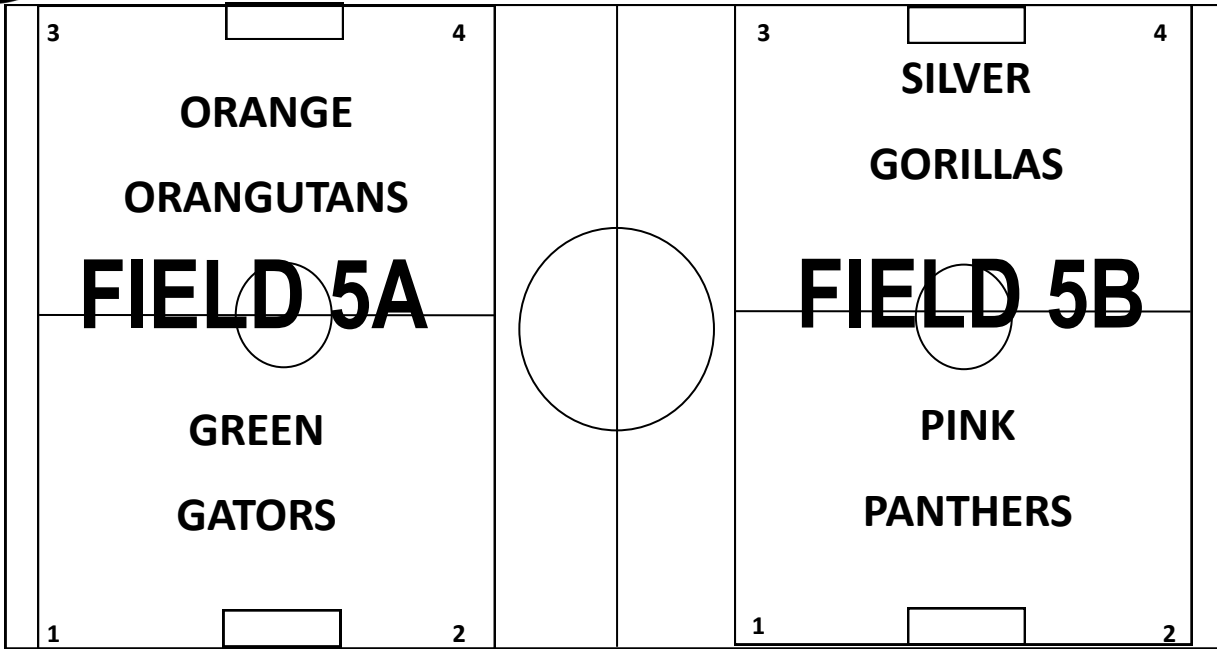

# GRASS FIELD LAYOUT FOR WISC/SHARKS REC SOCCER LEAGUE— Monday Practice

WISC Rec  
Info. Desk

COACHES  
SHED

PARKING LOT