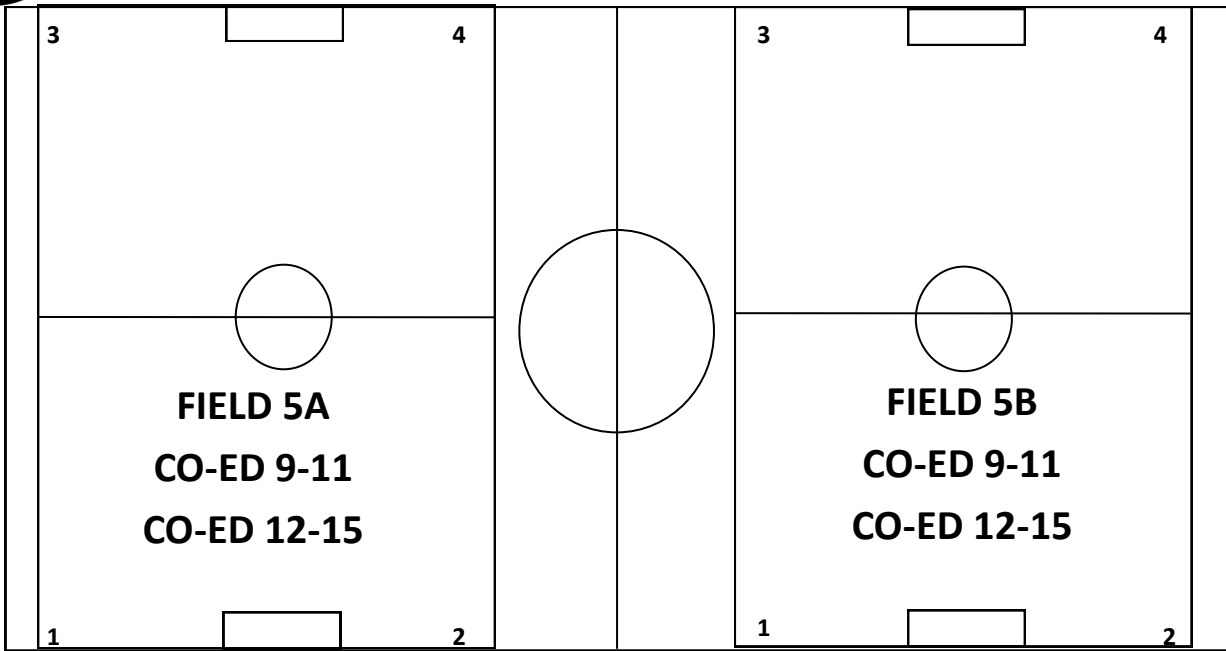

GRASS FIELD LAYOUT FOR WISC/SHARKS REC SOCCER LEAGUE— Game Day

WISC Rec
Info. Desk

COACHES
SHED

PARKING LOT